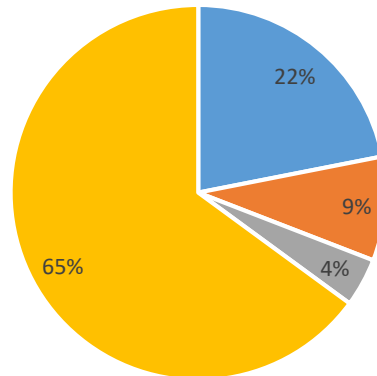

Exit Feedback Form 2023-2024

1. To what extent has the curriculum help you to enrich your knowledge and reach your goal?

■ Good ■ Excellent ■ Average ■ Very good

2. Grade your level of confidence to competitive exams and interviews with the training give in the college?