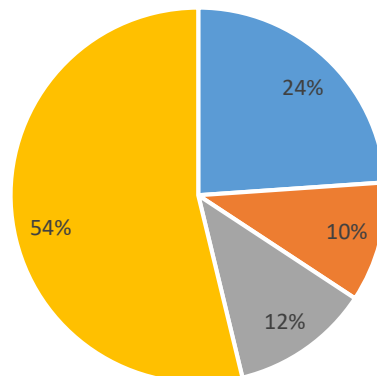

Exit Feedback Form 2023-2024

1. To what extent has the curriculum help you to enrich your knowledge and reach your goal?

■ Good ■ Excellent ■ Average ■ Very good

2. Grade your level of confidence to competitive exams and interviews with the training give in the college?