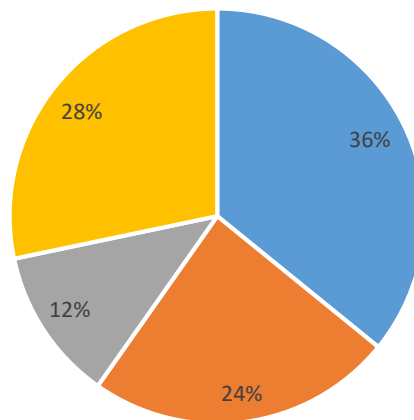

4. Rate the quality of teaching in the college

■ Good ■ Excellent ■ Average ■ Very good