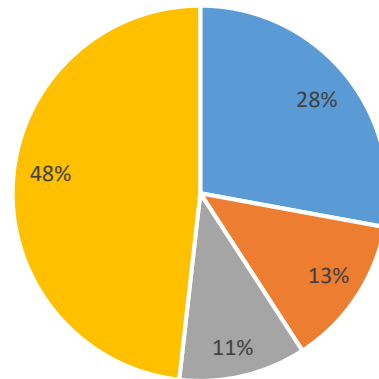

3. How far have you become competent in the use of English Language?

■ Good ■ Excellent ■ Average ■ Very good