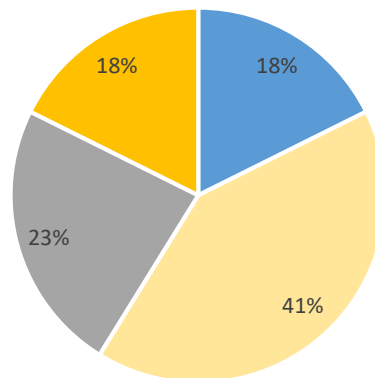

■ Good ■ Excellent ■ Average ■ Very good

7. Your participation in extra curricular activities during your there years?

■ Good ■ Excellent ■ Average ■ Very good

8. How far have the NSS/NCC/Rotaract/AICUF/Women's cell help you to reach out to society?

■ Good ■ Excellent ■ Average ■ Very good

9. The teachers role in your participation inn your extra - curricular activities?

■ Good ■ Excellent ■ Average ■ Very good

10. Your level of satisfaction with the activities undertaken in the college to actualize your expectations?