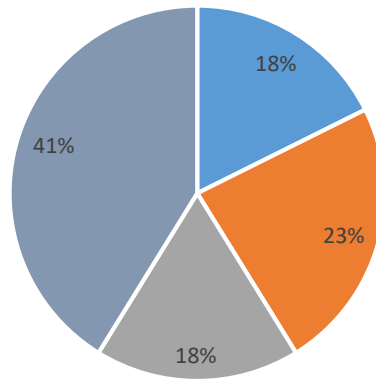

3. How far have you become competent in the use of English Language?

■ Good ■ Excellent ■ Average ■ Very good