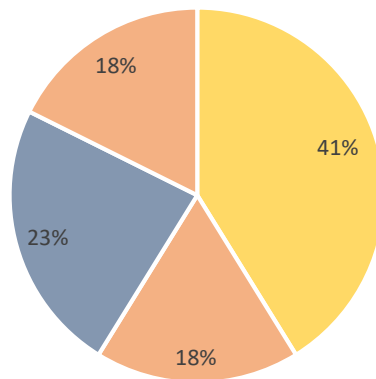

Exit Feedback Form 2018-2019

1. To what extent has the curriculum help you to enrich your knowledge and reach your goal?

■ Good ■ Excellent ■ Average ■ Very good

2. Grade your level of confidence to competitive exams and interviews with the training give in the college?