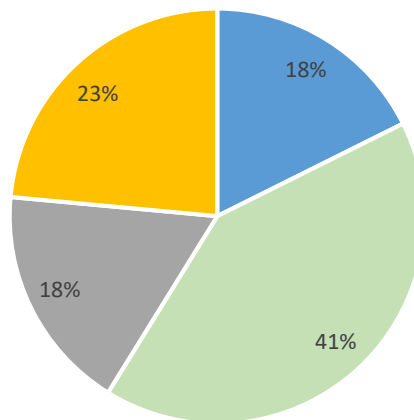

4. Rate the quality of teaching in the college

■ Good ■ Excellent ■ Average ■ Very good