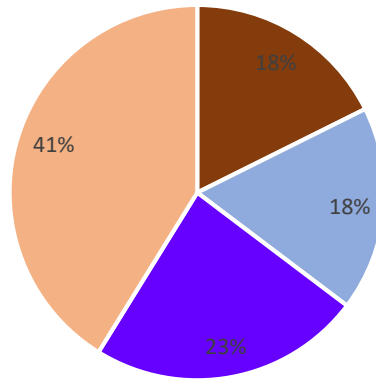

Exit Feedback Form 2018-2019

1. To what extent has the curriculum help you to enrich your knowledge and reach your goal?

■ Good ■ Excellent ■ Average ■ Very good

2. Grade your level of confidence to competitive exams and interviews with the training give in the college?